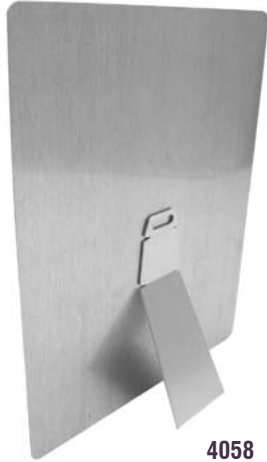

ALUMINUM SHADOW DISPLAY SET

Aluminum square mount with radius corners and slot for hanging. Wood spacer block has pre-applied 2-sided adhesive on front and back for easy attachment to aluminum mount and photo panel.

Material: Aluminum

Thickness: .045" / 1,14 mm

Item #	Description	Size (in)	Size (mm)	Qty
4005	Shadow display set	5"	127 mm	10
4007	Clear plastic bumpers	---	---	200

4005

4058

TABLE TOP AND WALL DISPLAY EASELS

Aluminum easels with two-sided adhesive pre-applied. These easels can be used for wall or table top display of ChromaLuxe aluminum photo panels.

Material: Aluminum

Thickness: .045" / 1,14 mm

Item #	Description	Size (in)	Size (mm)	Qty
4058	Small easel (use with vertical 5"x7"/127x177,8 mm and larger)	5.5"x1.994"	139,7x50,6 mm	20
4060	Small easel (use with vertical 5"x7"/127x177,8 mm and larger)	5.5"x1.994"	139,7x50,6 mm	100
4084	Large easel (use with 10"/254 mm and larger)	2.762"x9.234"	215,9x355,6 mm	20

SHADOW DISPLAY SET

This display set comes with pre-applied adhesive on both blocks and one keyhole.

Material: MDF

Finish: Raw

Thickness: .625" / 15,88 mm

Item #	Description	Size (in)	Size (mm)	Qty
5902	Two-piece shadow display set	2" Square+3"x4"	50,8 mm+76,2x101,6 mm	10