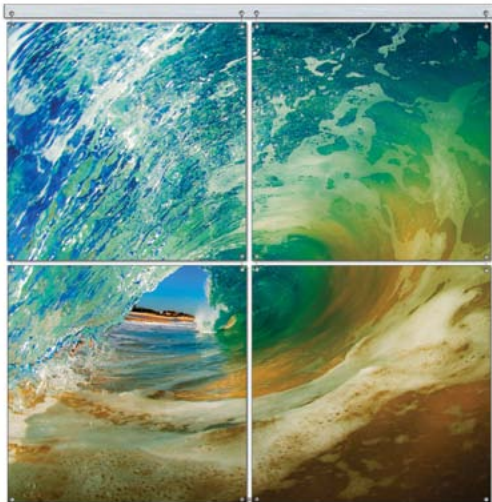

4033+4030

PHOTO MURAL WITH SQUARE PANELS

Panels are pre-drilled with four holes and includes 25 c-link pieces for hanging mural panels.

Material: Aluminum **Finish:** Gloss White **Thickness:** .045" / 1,14 mm

Item #	Description	Size (in)	Size (mm)	Qty
4031	Square mural panels, large	11.7"	297,1 mm	12

BRUSHED SILVER MURAL BAR - SQUARE PANELS

Includes two gray endcaps and three sawtooth hangers for reinforced displaying.

Material: Aluminum **Thickness:** .63" / 1,14 mm

Item #	Description	Size (in)	Size (mm)	Qty
4030	Silver mural bar for use w/ large square panels (#4031, 4033)	2' (23.8")	604,5 mm	1
4037	Silver mural bar for use w/ large square panels (#4031, 4033)	3' (35.8")	909,3 mm	1
4040	Silver mural bar for use w/ large square panels (#4031, 4033)	4' (47.8")	1214,1 mm	1